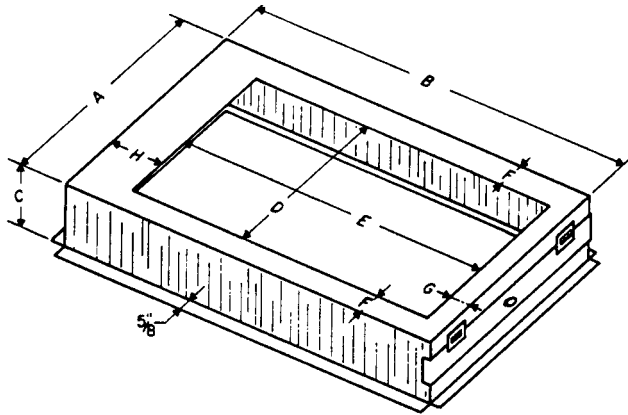

EASY ACCESS FAN/COIL UNIT FILTER BASE

“Make It E-Z For Your Customer”

- Lift Access Door - Remove Filter
- No Unit Panels Or Door To Remove
- Use Standard Size Filter
- Keeps Evaporator Coils Clean
- More Efficient - Heating & Cooling
- Customized Professional Installations
- Creates Customer Referrals
- Accepts 1" Or 2" Filter

Physical Data And Specifications

MODEL NUMBER	OVERALL			OPENING		TOP			GAUGE METAL	APPROX. WEIGHT	FILTER SIZE*
	A	B	C	D	E	F	G	H			
EZ-1420-FC	14 1/4	22	4	11 3/4	19	1 1/4	1	2	22	5 LBS.	14 X 20
EZ-1620-FC	17 1/2	22	4	15	19	1 1/4	1	2	22	6 LBS.	16 X 20
EZ-2020-FC	21	22	4	18 1/2	19	1 1/4	1	2	22	6 1/2 LBS.	20 X 20
EZ-2025-FCW	25	22	4	22 1/2	19	1 1/4	1	2	22	7 LBS.	20 X 25