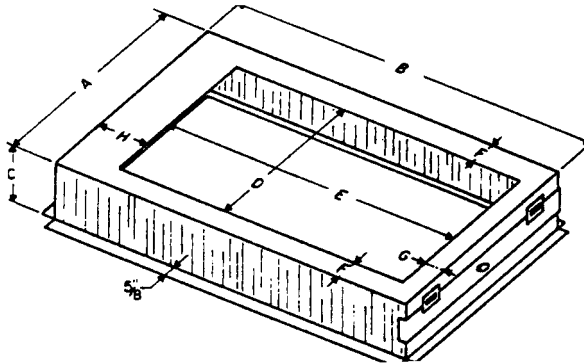

EASY ACCESS FAN/COIL UNIT FILTER BASE

CUSTOM MADE INDOOR WEATHERSM

“Make It E-Z For Your Customer”

- Lift Access Door - Remove Filter
- No Panels Or Door To Remove
- Use Standard Size Filters
- Keep Evaporator Coils Clean
- More Efficient - Heating & Cooling
- Customized Professional Installations
- Creates Customer Referrals
- Accepts 1” or 2” Filters

“F” SERIES AIR HANDLERS

MODEL NUMBER	FILTER BASE	MODEL NUMBER	FILTER BASE	MODEL NUMBER	FILTER BASE
FK4CNF001	EZ-1620FC	FA4ANF060	EZ-2020FC	FB4ANF070	EZ-2025FCW
FK4CNF002	EZ-1620FC	FA4ANF054	EZ-2025FCW	FC4BNF018	EZ-1420FC
FK4CNF003	EZ-2020FC	FA4ANF070	EZ-2025FCW	FC4BNF024	EZ-1420FC
FK4CNF005	EZ-2020FC	FB4ANF018	EZ-1420FC	FC4BNF030	EZ-1620FC
FK4CNB006	EZ-2025FCW	FB4ANF024	EZ-1420FC	FC4BNF036	EZ-1620FC
FA4ANF018	EZ-1420FC	FB4ANF030	EZ-1620FC	FC4BNF042	EZ-2020FC
FA4ANF024	EZ-1420FC	FB4ANF036	EZ-1620FC	FC4BNF048	EZ-2020FC
FA4ANF030	EZ-1620FC	FB4ANF042	EZ-2020FC	FC4BNF038	EZ-2020FC
FA4ANF036	EZ-1620FC	FB4ANF048	EZ-2020FC	FC4BNF060	EZ-2020FC
FA4ANF042	EZ-2020FC	FB4ANF038	EZ-2020FC	FC4BNF054	EZ-2025FCW
FA4ANF059	EZ-2020FC	FB4ANF060	EZ-2020FC	FC4BNF070	EZ-2025FCW
FA4ANF038	EZ-2020FC	FN4ANF054	EZ-2025FCW		

Physical Data And Specifications

MODEL NUMBER	OVERALL			OPENING		TOP			GAUGE METAL	APPROX. WEIGHT	FILTER SIZE
	A	B	C	D	E	F	G	H			
EZ-1420-FC	14 1/4	22	4	11 3/4	19	1 1/4	1	2	22	5 LBS.	14 X 20
EZ-1620-FC	17 1/2	22	4	15	19	1 1/4	1	2	22	6 LBS.	16 X 20
EZ-2020-FC	21	22	4	18 1/2	19	1 1/4	1	2	22	6 1/2 LBS.	20 X 20
EZ-2025-FCW	25	22	4	22 1/2	19	1 1/4	1	2	22	7 LBS.	20 X 25