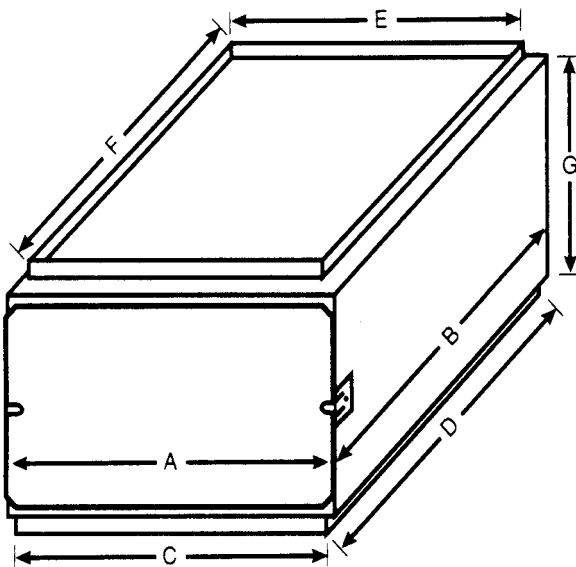

# DOWNFLOW FURNACE FILTER ACCESS

“MAKE IT E-Z FOR YOUR CUSTOMER”

- No Furnace Panels Or Door To Remove
- Use Standard Size Filters
- Keep Evaporator Coils Clean
- More Efficient - Heating & Cooling
- Customized Professional Installations
- Creates Customer Referrals

## Physical Data And Specifications

FILTER ACCESS REQUIRED	FURN. RETURN OPENING		PLENUM OPENING		G	FILTERS REQUIRED	GA. METAL	APPROX WEIGHT		
	A	B	C	D					E	F
DFA-200	14 1/2	21	13 3/4	19 3/4	12 1/4	20 1/4	12	2- 10 X 20 X 1	24	12
DFA-300	17 1/2	21	16 3/4	19 3/4	16 1/4	20 1/4	12	3- 10 X 20 X 1	24	14
DFA-400	22	21	21 1/4	19 3/4	20	20 1/4	12	3- 10 X 20 X 1	24	16
DFA-500	26 1/2	21	23 1/2	19 3/4	25 3/4	20 1/4	12	4- 10 X 20 X 1	24	18