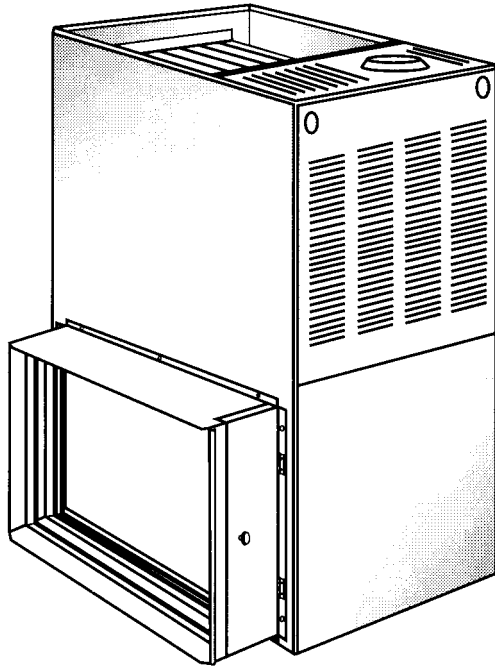

SIDE RETURN FURNACE FILTER ACCESS

"Make It E-Z For Your Customer"

- Open Access Door - Remove Filter
- No Unit Panels or Door To Remove
- Use Standard Size Filter
- Keeps Evaporator Coils Clean
- More Efficient Heating & Cooling
- Customized Professional Installations
- Accepts 1" or 2" Filter
- Application - Side Return - Left / Right

Physical Data and Specifications

MODEL NUMBER	A	B	C	D	E	GAUGE METAL	APPROX. WEIGHT	FILTER SIZE
EZ-1425SR	14"	25"	6"	*0"	5 5/8"	24	9 LBS.	14 X 25
EZ-1625SR	16"	25"	6"	1"	5 5/8"	24	10 LBS.	16 X 25

Note: Accepts 1" or 2" Filter
FILTER NOT INCLUDED