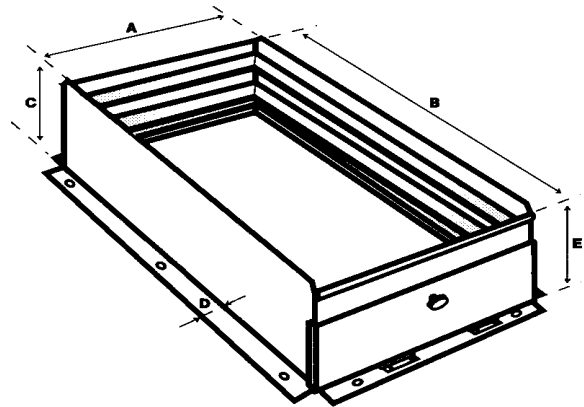

SIDE RETURN FURNACE FILTER ACCESS

"Make It E-Z For Your Customer"

- Open Access Door - Remove Filter
- No Unit Panels or Door To Remove
- Use Standard Size Filter
- Keeps Evaporator Coils Clean
- More Efficient Heating & Cooling
- Customized Professional Installations
- Accepts 1" or 2" Filter
- Application - Side Return - Left / Right

Physical Data and Specifications

MODEL NUMBER	A	B	C	D	E	GAUGE METAL	APPROX. WEIGHT	FILTER SIZE
EZ-1425SR	14"	25"	6"	*0"	5 5/8"	24	9 LBS.	14 X 25
EZ-1625SR	16"	25"	6"	1"	5 5/8"	24	10 LBS.	16 X 25

Note: Accepts 1" or 2" Filter
FILTER NOT INCLUDED