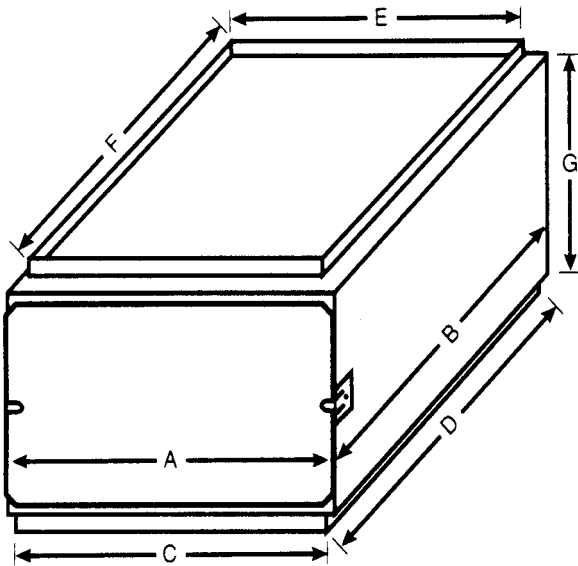

DOWNFLOW FURNACE FILTER ACCESS

“MAKE IT E-Z FOR YOUR CUSTOMER”

- No Furnace Panels Or Door To Remove
- Use Standard Size Filters
- Keep Evaporator Coils Clean
- More Efficient - Heating & Cooling
- Customized Professional Installations
- Creates Customer Referrals

Physical Data And Specifications

FURNACE MODELS	FILTER ACCESS REQUIRED			FURN. RET. OPENING		PLENUM OPENING		HEIGHT	NUMBER FILTERS REQUIRED	APPROX. WEIGHT LBS.
		A	B	C	D	E	F			
P2UHB1204001	DFA-300	17 1/2	21	16 1/4	20 1/4	16 3/4	19 3/4	12	3 - 10 X 20 X 1	14
P2UHB1206001	DFA-300	17 1/2	21	16 1/4	20 1/4	16 3/4	19 3/4	12	3 - 10 X 20 X 1	14
P2UHC1606001	DFA-400	22	21	20	20 1/4	21 1/4	19 3/4	12	3 - 10 X 20 X 1	16
P2UHC1608001	DFA-400	22	21	20	20 1/4	21 1/4	19 3/4	12	3 - 10 X 20 X 1	16
P2UHD2008001	DFA-500	26 1/2	21	23 1/2	20 1/4	25 3/4	19 3/4	12	4 - 10 X 20 X 1	18
P2UHD2010001	DFA-500	26 1/2	21	23 1/2	20 1/4	25 3/4	19 3/4	12	4 - 10 X 20 X 1	18
P2DRA08N0370 1	DFA-200	14 1/2	21	12 3/4	20 1/4	13 3/4	19 3/4	12	2 - 10 X 20 X 1	12
P2DRB12N0550 1	DFA-300	17 1/2	21	16 1/4	20 1/4	16 3/4	19 3/4	12	3 - 10 X 20 X 1	14
P2DRB12N0750 1	DFA-300	17 1/2	21	16 1/4	20 1/4	16 3/4	19 3/4	12	3 - 10 X 20 X 1	14
P2DRC16N0750 1	DFA-400	22	21	20	20 1/4	21 1/4	19 3/4	12	3 - 10 X 20 X 1	16
P2DRC20N0950 1	DFA-400	22	21	20	20 1/4	21 1/4	19 3/4	12	3 - 10 X 20 X 1	16
P2DRD20N1120 1	DFA-500	26 1/2	21	23 1/2	20 1/4	25 3/4	19 3/4	12	4 - 10 X 20 X 1	18